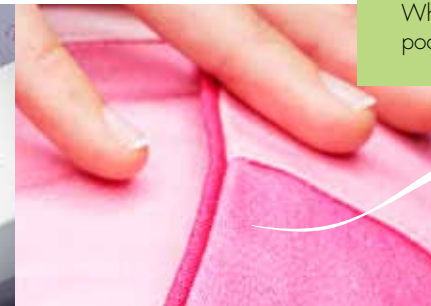

I Am Bold.

As Oscar Wilde said: "Be yourself; everyone else is already taken".

With smart features and a unique design, the SMARTER BY PFAFF™ sewing machines are up to the challenge of helping you express your individuality. Choose your favorite and it will become your must-have tool to showcase your personal style.

What will You make today?

The INTEGRATED NEEDLE THREADER makes threading the needle a breeze. No frustration, just hold the thread, pull a lever and it's done.

6MM ADJUSTABLE STITCH WIDTH, allows you to adjust the width of the stitches to fit your needs. Great for top-stitching or other accurate stitching where the stitch position needs to be adjusted.

I Am Decorative!

Create personal embellishments by adjusting the stitch width on your favorite stitch.

The LED LIGHT ensures a long lasting light source. It lights the sewing surface with a bright and crisp light.

I Am Detailed!

When using the optional Piping foot, a plain pocket ends up as a spectacular detail.

The PFAFF® ORIGINAL PRESSER FOOT SYSTEM gives you access to many optional presser feet letting you explore and evolve your sewing skills.

The SMARTER BY PFAFF™ machines are so stunning you'll want them on display, but for transport and storage a HARD COVER is great to protect your new favorite purchase.