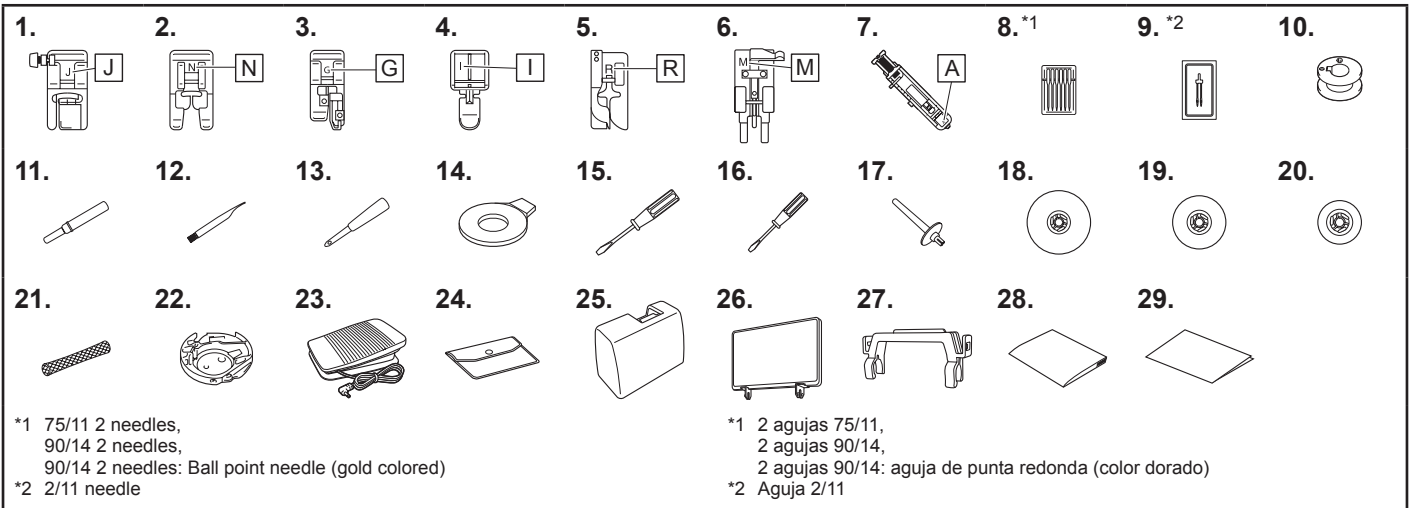

ES Le agradecemos que haya comprado esta máquina.
Con este producto se incluyen los siguientes accesorios.

No.	Part Name	Part Code		
		Americas	Europe	Others
1	Zigzag foot "J" (on machine)		XF9671-101	
2	Monogramming foot "N"		XD0810-031	
3	Overcasting foot "G"		XC3098-031	
4	Zipper foot "I"		X59370-021	
5	Blind stitch foot "R"		XE2650-001	
6	Button fitting foot "M"		XE2643-001	
7	Buttonhole foot "A"		XC2691-033	
8	Needle set		X58358-021	
9	Twin needle		X59296-121	
10	Bobbin (4) (One bobbin is on machine.)	SA156	SFB: XA5539-151	SFB
11	Seam ripper		XF4967-001	
12	Cleaning brush		X59476-051	
13	Eyelet punch		XZ5051-001	
14	Disc-shaped screwdriver		XC1074-051	
15	Screwdriver (large)		XC8349-021	
16	Screwdriver (small)		X55468-021	
17	Extra spool pin		XG3488-001	
18	Spool cap (large)		130012-024	
19	Spool cap (medium) (on machine)		XE1372-001	
20	Spool cap (small)		130013-124	
21	Spool net		XA5523-020	
22	Bobbin case (on machine)		XE7560-101	
23	Foot controller		XD0501-121 (EU area) XC8816-071 (other areas)	
24	Accessory bag		XC4487-021	
25	Hard case		XG8546-001	
26	Stitch pattern plate		XH2463-001	
27	Stitch pattern plate holder		XE2238-001	
28	Operation Manual	Contact your authorized Brother dealer.		
29	Quick Reference Guide			