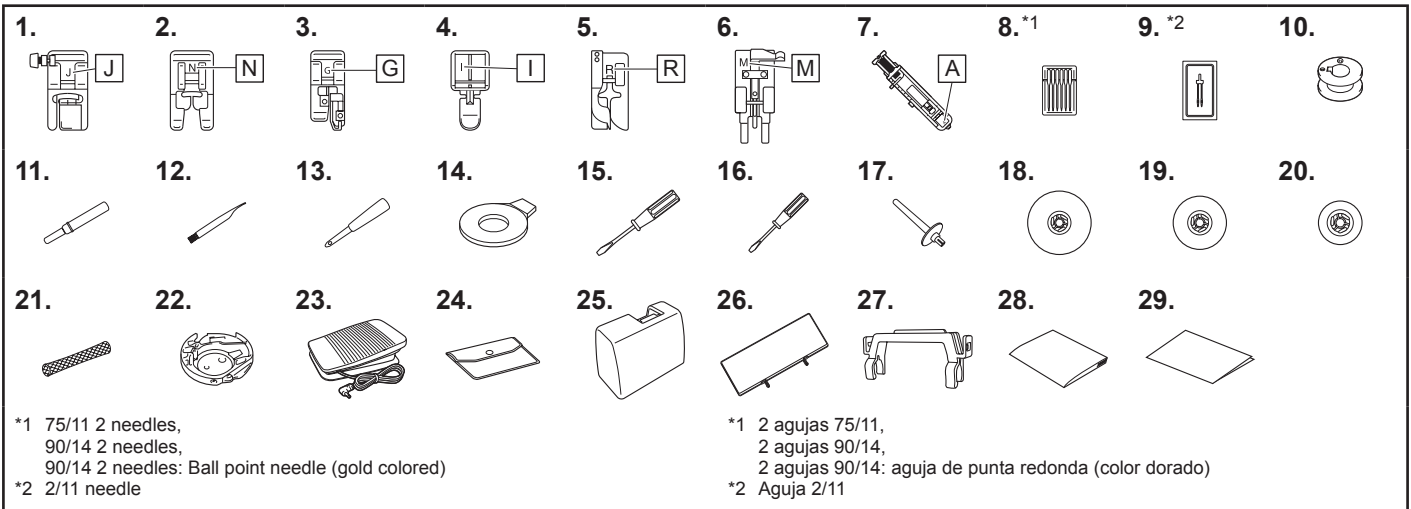

No.	Part Name	Part Code		
		Americas	Europe	Others
1	Zigzag foot "J" (on machine)		XF9671-101	
2	Monogramming foot "N"		XD0810-031	
3	Overcasting foot "G"		XC3098-031	
4	Zipper foot "I"		X59370-021	
5	Blind stitch foot "R"		XE2650-001	
6	Button fitting foot "M"		XE2643-001	
7	Buttonhole foot "A"		XC2691-033	
8	Needle set		X58358-021	
9	Twin needle		X59296-121	
10	Bobbin (4) (One bobbin is on machine.)	SA156	SFB: XA5539-151	SFB
11	Seam ripper		XF4967-001	
12	Cleaning brush		X59476-051	
13	Eyelet punch		XZ5051-001	
14	Disc-shaped screwdriver		XC1074-051	
15	Screwdriver (large)		XC8349-021	
16	Screwdriver (small)		X55468-021	
17	Extra spool pin		XG3488-001	
18	Spool cap (large)		130012-024	
19	Spool cap (medium) (on machine)		XE1372-001	
20	Spool cap (small)		130013-124	
21	Spool net		XA5523-020	
22	Bobbin case (on machine)		XE7560-101	
23	Foot controller		XD0501-121 (EU area) XC8816-071 (other areas)	
24	Accessory bag		XC4487-021	
25	Hard case		XG8546-001	
26	Stitch pattern plate		XH2344-001	
27	Stitch pattern plate holder		XE2238-002	
28	Operation Manual	Contact your authorized Brother dealer.		
29	Quick Reference Guide			